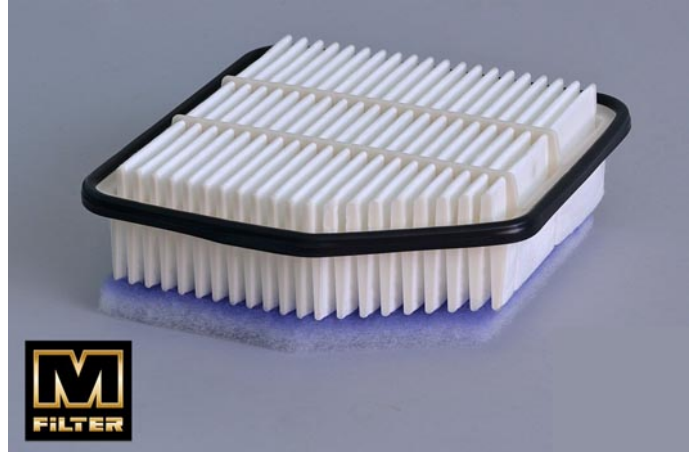

MAP 60269

Tyyppi / type:
Paneeli-ilmansuodattimet / Panel type air filters

Kokotiedot / dimensions:

Pituus / length:

240 mm

Leveys / width:

236 mm

Korkeus / height:

88 mm

SOVELTUVUUS / APPLICATIONS:

LEXUS	GS300h	2AR-FSE	10/13
	IS	2AD-FHV	08/05
	IS	2AD-FTV	07/10
	IS	4GR-FSE	04/13
	RC300h	2AR-FSE	09/14
TOYOTA	RAV	2AD-FTV	02/06
	RAV	2AD-FHV, 2AD-FTV	12/08
	RAV	2AD-FHV, 2AD-FTV	12/12
	RAV	2AD-FHV	02/06
	RAV	1AD-FTV	01/13
	RAV	1AD-FTV	12/12