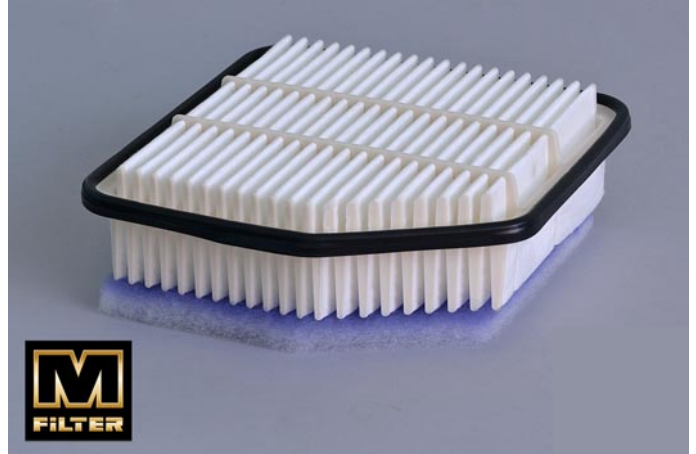

MAP 60269

Tyyppi / type:
Paneeli-ilmansuodattimet / Panel type air filters

Kokotiedot / dimensions:

Pituus / length:

240 mm

Leveys / width:

236 mm

Korkeus / height:

88 mm

SOVELTUVUUS / APPLICATIONS:

LEXUS	GS300h	2AR-FSE	10/13
	IS	4GR-FSE	04/13
	IS	2AD-FHV	08/05
	IS	2AD-FTV	07/10
	RC300h	2AR-FSE	09/14
TOYOTA	RAV	2AD-FTV	02/06
	RAV	2AD-FHV, 2AD-FTV	12/08
	RAV	2AD-FHV, 2AD-FTV	12/12
	RAV	2AD-FHV	02/06
	RAV	1AD-FTV	01/13
	RAV	1AD-FTV	12/12