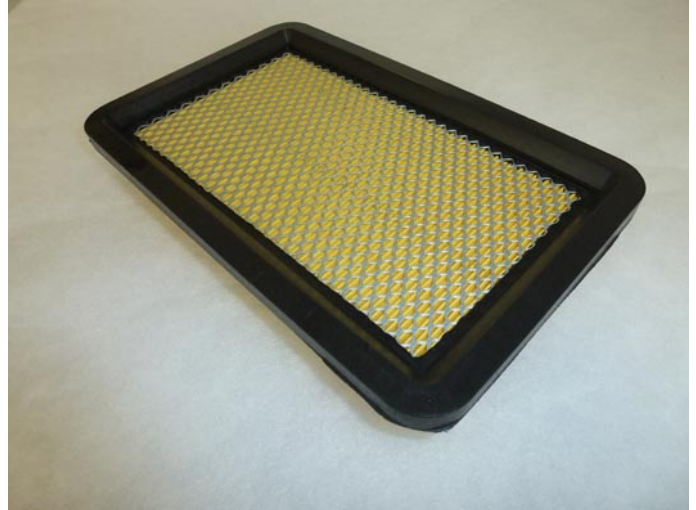

MAP 6904

Tyyppi / type:
Paneeli-ilmansuodattimet / Panel type air filters

Kokotiedot / dimensions:

Pituus / length:

310 mm

Leveys / width:

185 mm

Korkeus / height:

42 mm

SOVELTUVUUS / APPLICATIONS:

| | | | |
|--------|--------|--------|-------|
| LEXUS | ES | 1MZ-FE | 10/96 |
| | RX | 1MZ-FE | 10/00 |
| | RX | 1MZ-FE | 01/98 |
| TOYOTA | CAMRY | 1MZ-FE | 08/96 |
| | CAMRY | 3VZ-FE | 06/91 |
| | CAMRY | 3VZ-FE | 09/91 |
| | CAMRY | 5S-FE | 08/96 |
| | CAMRY | 5S-FE | 08/97 |
| | CAMRY | 5S-FE | 06/91 |
| | CAMRY | 5S-FE | 09/91 |
| | CELICA | 7A-FE | 11/93 |
| | CELICA | 3S-GE | 04/96 |
| | CELICA | 3S-GE | 11/93 |