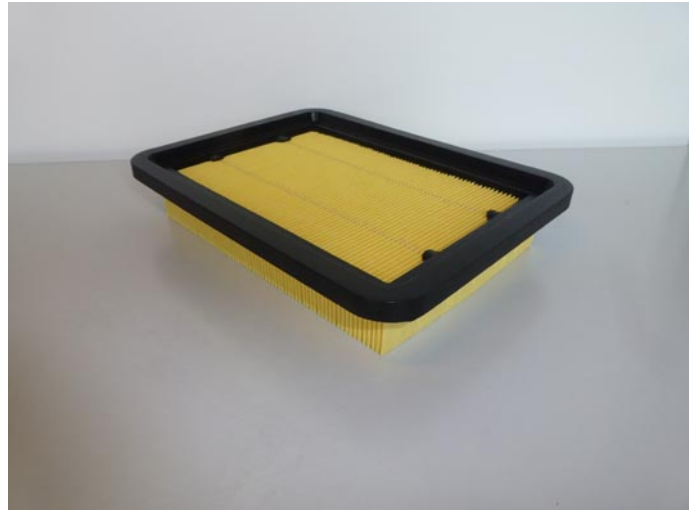

MAP 6922

Tyyppi / type:
Paneeli-ilmansuodattimet / Panel type air filters

Kokotiedot / dimensions:

Pituus / length:

249 mm

Leveys / width:

155 mm

Korkeus / height:

42 mm

SOVELTUVUUS / APPLICATIONS:

| | | | |
|--------|---------|--------|-------|
| DAIHA | TERIOS | HC-EJ | 05/97 |
| TOYOTA | CELICA | 1ZZ-FE | 08/99 |
| | CELICA | 2ZZ-GE | 08/99 |
| | CELICA | 4A-FE | 09/89 |
| | COROLLA | 4A-FE | 05/87 |
| | COROLLA | 4A-GE | 08/87 |
| | COROLLA | 4A-FE | 08/89 |
| | COROLLA | 4A-FE | 04/88 |
| | MR2 | 1ZZ-FE | 10/99 |